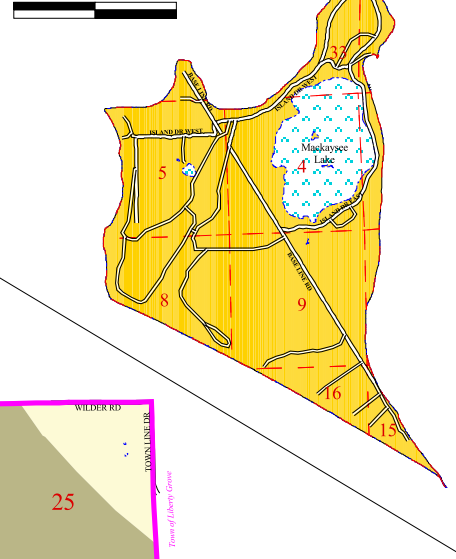

General Soils

Town of Gibraltar

Door County, Wisconsin

December, 2015

Chambers Island

0 0.6 1.2 Miles

Soil Categories

-  Carbondale-Cathro
-  Rousseau-Kiva-Markey
-  Summerville-Longrie-Omena
-  Unclassified

Each area outlined on this map consists of more than one type of soil. The map is thus meant for general planning, rather than as a basis for decision-making regarding the use of specific tracts.

Map Features

-  State Highway
-  County Highway
-  Local Road
-  Lakes and Ponds
-  Surface Water Features
-  Section Lines
-  Town Boundary

This map is neither a legally recorded map nor a survey, and is not intended to be used as one. It is a compilation of records and information used for reference purposes only. Information may have changed since the printing of this map. Please contact Town of Gibraltar or County of Door for updates.

Source: Door County Soil Survey, 1975

0 0.6 1.2 Miles

See Inset
Chambers Island
4 Miles

GREEN BAY

Town of Egg Harbor

Town of Egg Harbor

Town of Bailey Harbor

Town of Liberty Grove