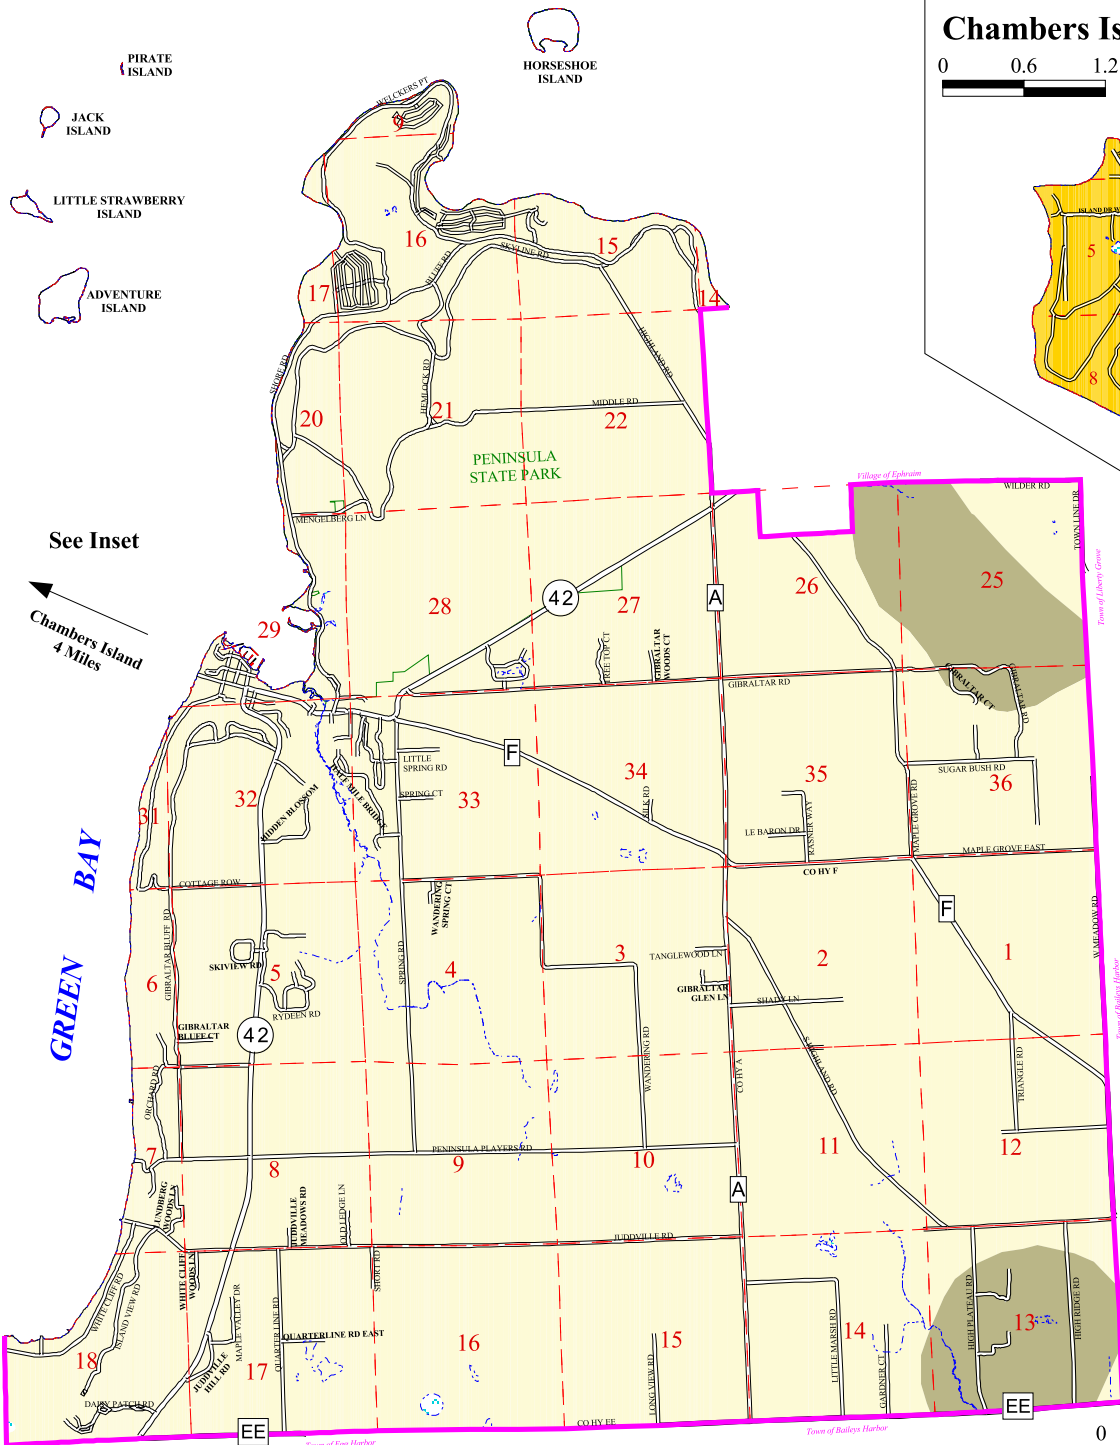

General Soils

Town of Gibraltar

Door County, Wisconsin

December, 2015

Chambers Island

0 0.6 1.2 Miles

Soil Categories

-  Carbondale-Cathro
-  Rousseau-Kiva-Markey
-  Summerville-Longrie-Omena
-  Unclassified

Each area outlined on this map consists of more than one type of soil. The map is thus meant for general planning, rather than as a basis for decision-making regarding the use of specific tracts.

Map Features

-  State Highway
-  County Highway
-  Local Road
-  Lakes and Ponds
-  Surface Water Features
-  Section Lines
-  Town Boundary

This map is neither a legally recorded map nor a survey, and is not intended to be used as one. It is a compilation of records and information used for reference purposes only. Information may have changed since the printing of this map. Please contact Town of Gibraltar or County of Door for updates.

Source: Door County Soil Survey, 1975

0 0.6 1.2 Miles

See Inset
Chambers Island
4 Miles

GREEN BAY

Town of Egg Harbor

Town of Egg Harbor

Town of Bailey Harbor

Town of Liberty Grove