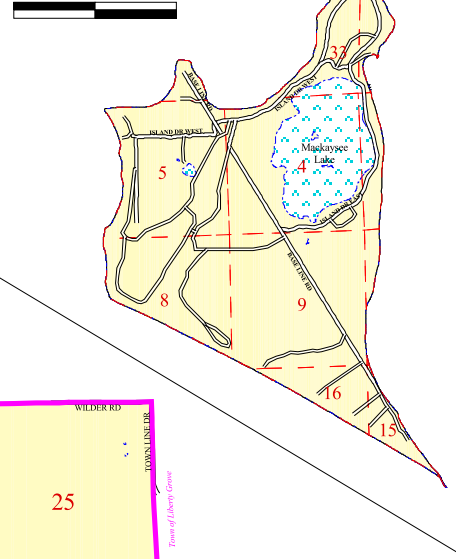

Watersheds

Town of Gibraltar

Door County, Wisconsin

December, 2015

Chambers Island

0 0.6 1.2 Miles

- PIRATE ISLAND
- JACK ISLAND
- LITTLE STRAWBERRY ISLAND
- ADVENTURE ISLAND

Destination of Flow

- Fish Creek
- Green Bay
- Heins Creek
- Hibbards Creek
- Mud Lake
- North Green Bay

General Direction to Off-map Destination

Map Features

- 42 State Highway
- A County Highway
- AS Local Road
- Lakes and Ponds
- Surface Water Features
- Section Lines
- Town Boundary

This map is neither a legally recorded map nor a survey, and is not intended to be used as one. It is a compilation of records and information used for reference purposes only. Information may have changed since the printing of this map. Please contact Town of Gibraltar or County of Door for updates.

See Inset
Chambers Island
4 Miles

0 0.6 1.2 Miles