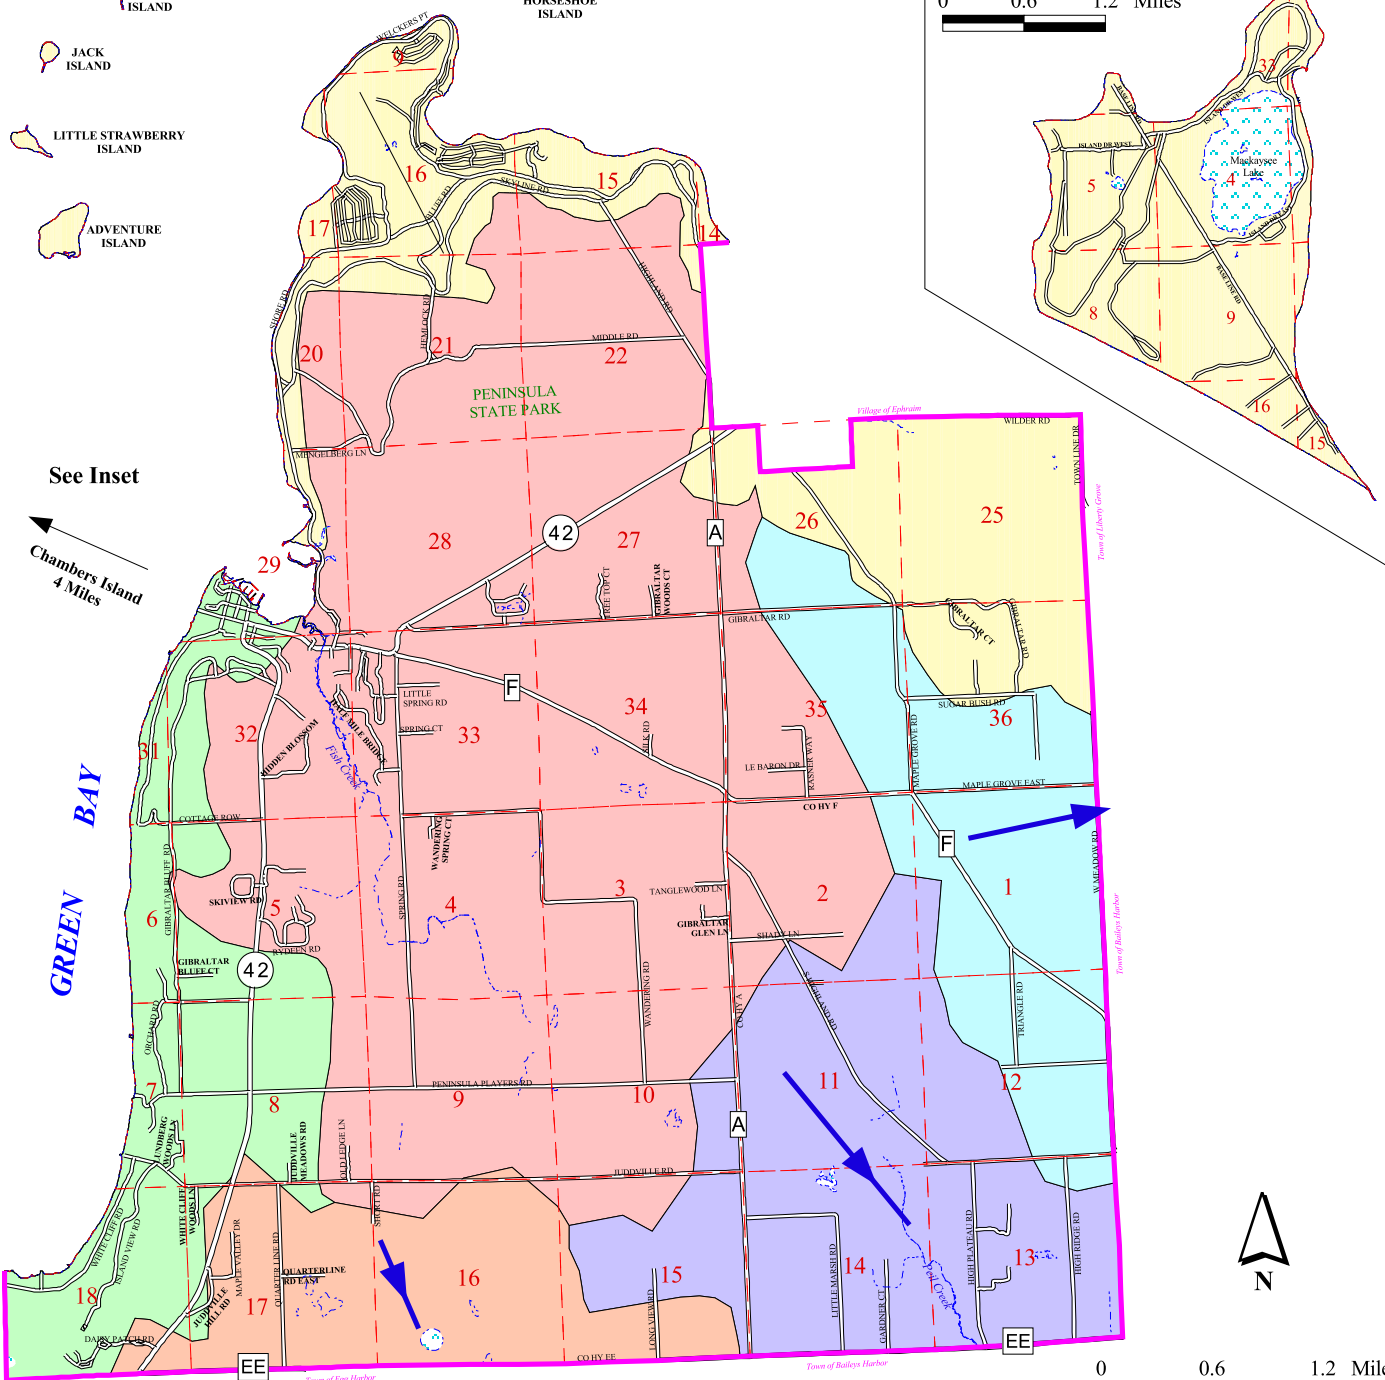

Watersheds

Town of Gibraltar

Door County, Wisconsin

December, 2015

Chambers Island

0 0.6 1.2 Miles

- PIRATE ISLAND
- JACK ISLAND
- LITTLE STRAWBERRY ISLAND
- ADVENTURE ISLAND

Destination of Flow

- Fish Creek
- Green Bay
- Heins Creek
- Hibbards Creek
- Mud Lake
- North Green Bay

General Direction to Off-map Destination

Map Features

- 42 State Highway
- A County Highway
- AS Local Road
- Lakes and Ponds
- Surface Water Features
- Section Lines
- Town Boundary

This map is neither a legally recorded map nor a survey, and is not intended to be used as one. It is a compilation of records and information used for reference purposes only. Information may have changed since the printing of this map. Please contact Town of Gibraltar or County of Door for updates.

See Inset
Chambers Island
4 Miles

0 0.6 1.2 Miles