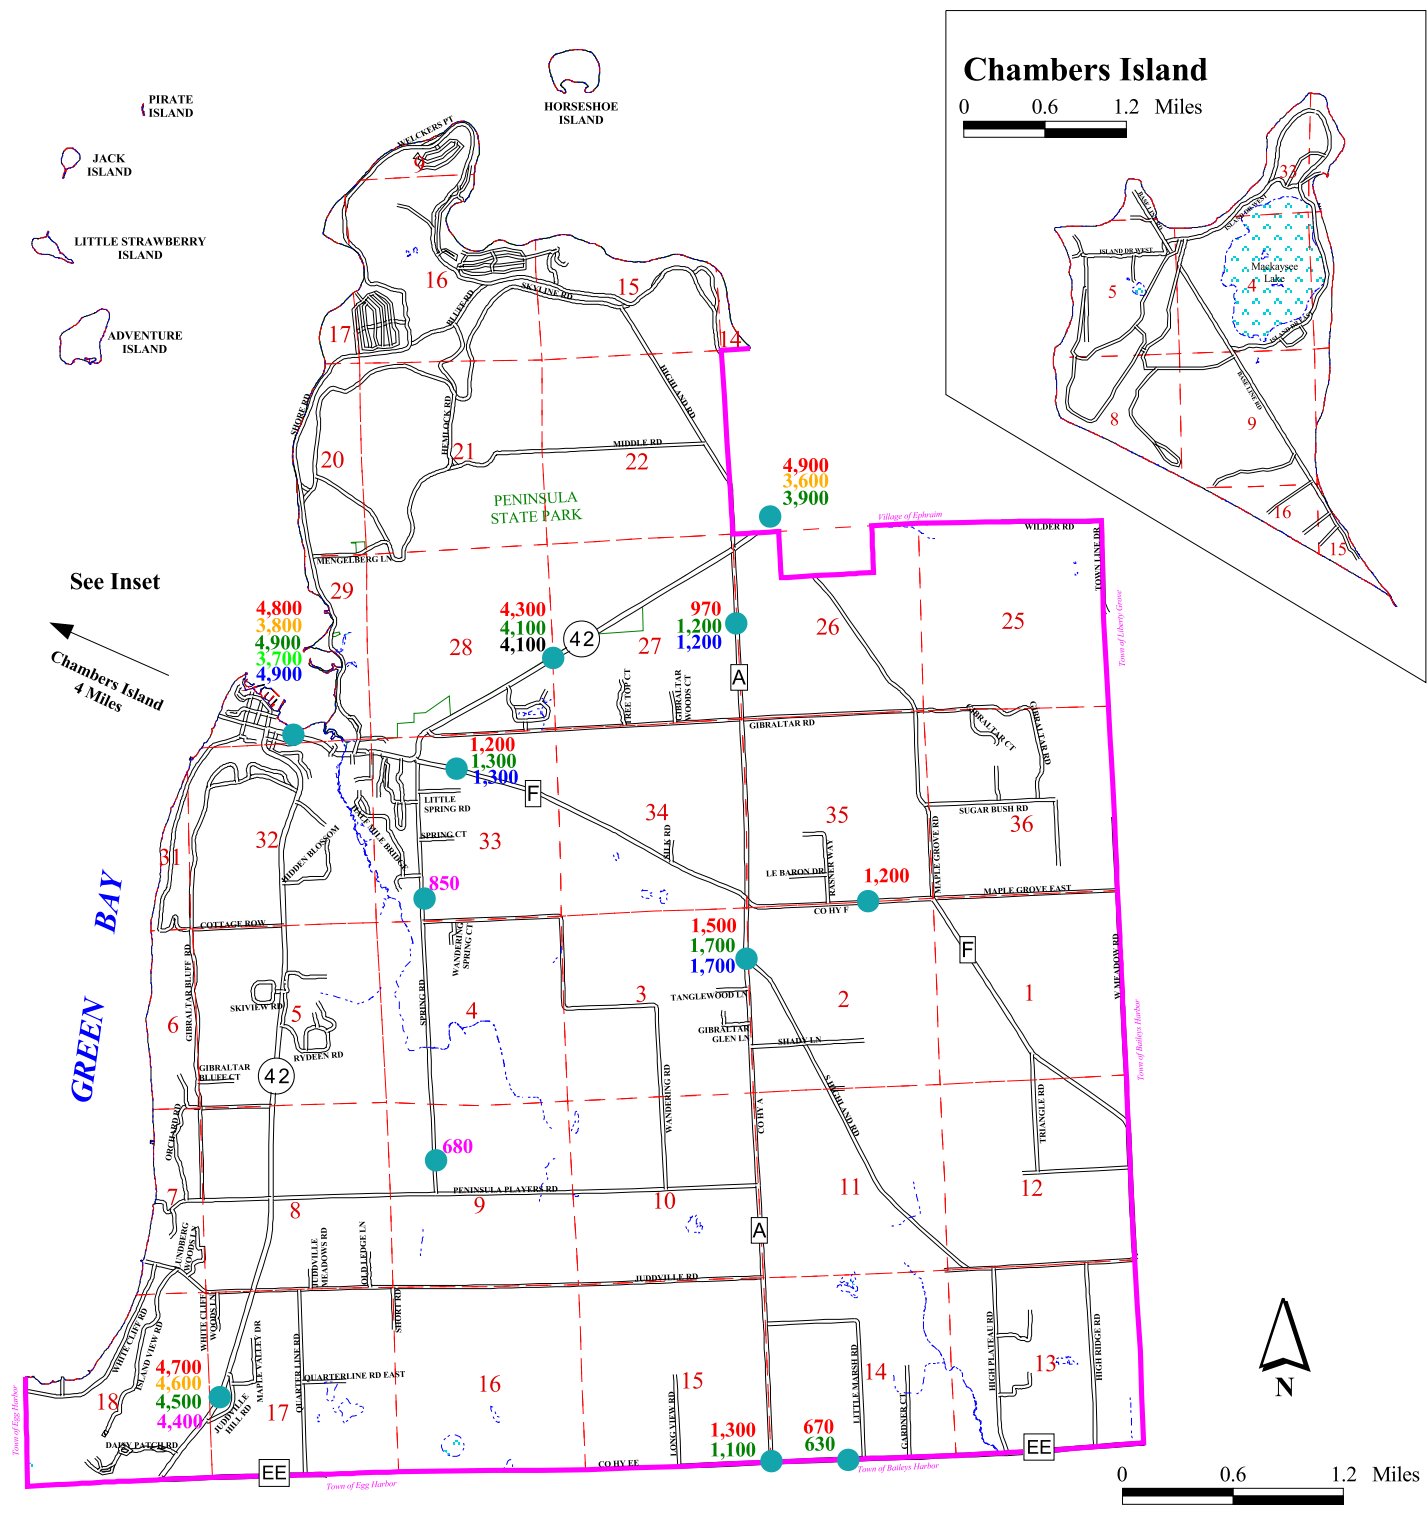

Traffic Volumes

Town of Gibraltar Door County, Wisconsin

February, 2015

Chambers Island

0 0.6 1.2 Miles

Annual Average Daily Traffic Count

- Count taken 2003
- Count taken 2006
- Count taken 2009
- Count taken 2010
- Count taken 2011
- Count taken 2012
- Count taken 2013

(at this location ●)

Map Features

- State Highway
- County Highway
- Local Road

- Lakes and Ponds
- Surface Water Features
- Section Lines
- Town Boundary

This map is neither a legally recorded map nor a survey, and is not intended to be used as one. It is a compilation of records and information used for reference purposes only. Information may have changed since the printing of this map. Please contact Town of Gibraltar or County of Door for updates.

Source: Wisconsin Dept of Transportation, 2014

See Inset

Chambers Island
4 Miles

GREEN BAY

0 0.6 1.2 Miles